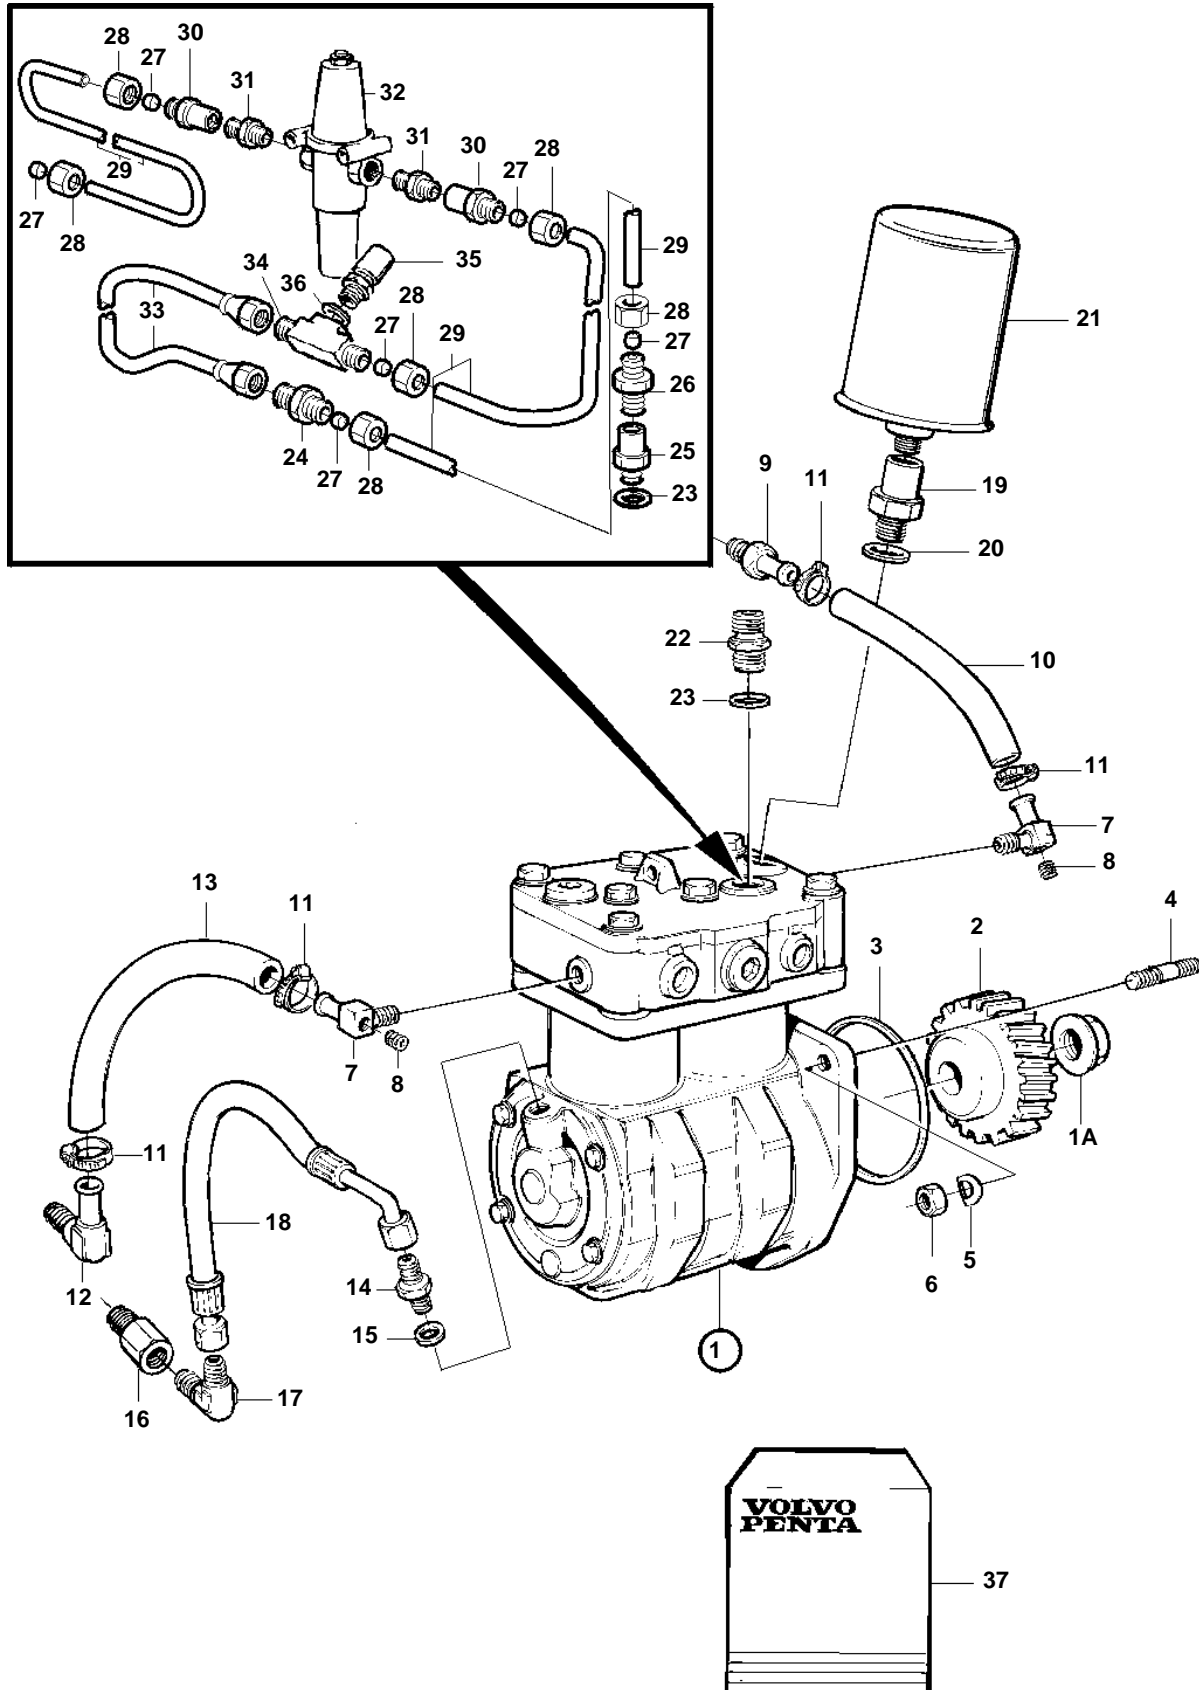

TD121GP-87, TAD1230P

17265

TD121GP-87, TAD1230P

REF	PART NO.	QTY	DESCRIPTION	SEE SEC.	NOTES
1	1626060	1	Compressor		
	3803405	1	Compressor, exch		Exchange unit
				2032	
1A		1	· Nut		
2	478777	1	Gear		
3	975610	1	O-ring		
4	953346	3	Stud		
5	941911	3	Spring washer		
6	955828	3	Nut		
7	866161	2	T-nipple		
8	968060	2	Plug		
9	479978	1	Nipple		
10	941522	X	Hose		L=120mm
11	943472	4	Hose clamp		
12	942240	1	Elbow nipple		
13	941522	X	Hose		L=360mm
14	963947	1	Nipple		
15	957173	1	Gasket		
16	835980	1	Nipple		
17	942376	1	Elbow nipple		
18	977651	1	Hose		
19	1083943	1	Nipple		NEW DESIGN
20	947628	1	Gasket		
21	8152010	1	Air filter		
22	941582	1	Nipple		ALT
23	947628	1	Gasket		
24	354141	1	Nipple		
25	978381	1	Nipple		
26	3953392	1	Nipple		(6781778)
27	967810	6	Fitting		
28	354145	6	Nut		
29		X	Pipe		
30	966419	2	Nipple		
31	966459	2	Nipple		
32	3953945	1	Regulator		(3126311)
33	967736	1	Hose		
34	948891	1	Nipple		
35	1591738	1	Valve		
36	11996	1	Gasket		
37	276183	1	Gasket kit		